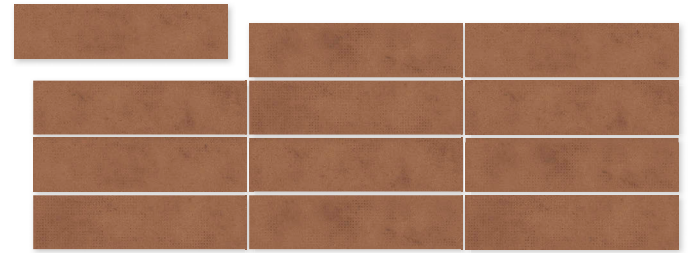

\* Overlap White Composition

**R.066**

Overlap Sand

**R.058**

\* Overlap Sand Composition

**R.066**

Overlap Shade

**R.058**

\* Overlap Shade Composition

**R.066**

Overlap Reddish

**R.058**

\* Overlap Reddish Composition

**R.066**

\* It is possible to order it meshed in 4 pieces to speed up the installation process.  
Se ofrece la posibilidad de pedirlo enmallado de 4 piezas para agilizar el proceso de colocación.  
Il est possible de le commander pré-assemblé en 4 morceaux pour accélérer le processus d'installation.