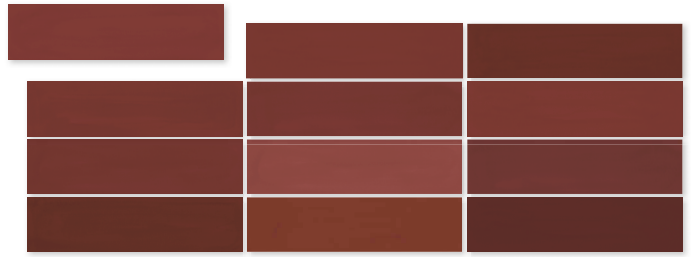

· LAYERS 216

**BRICK**

---

# CLIFF

---

**FLAMING**  
Wall Tile

---

8x31,5 cm. / 3,1"x12,4"

**8x31,5 cm. / 3,1"x12,4"**

Flaming Nube  
**R.058**  
 \* Flaming Nube Composition  
**R.066**

Flaming Cherry  
**R.058**  
 \* Flaming Cherry Composition  
**R.066**

Flaming Mustard  
**R.058**  
 \* Flaming Mustard Composition  
**R.066**

Flaming Taupe  
**R.058**  
 \* Flaming Taupe Composition  
**R.066**

Flaming Mint  
**R.058**  
 \* Flaming Mint Composition  
**R.066**