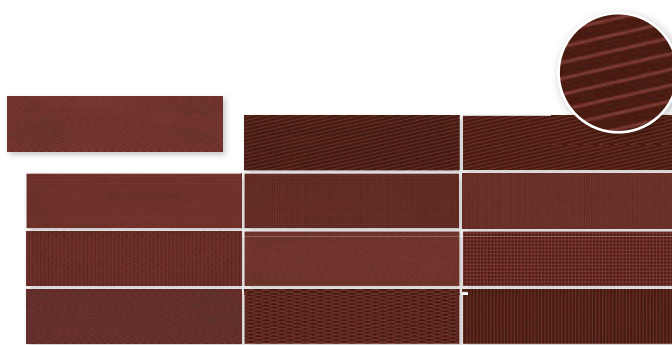

(1) Bunda Cherry
R.059
* Bunda Cherry Composition
R.051