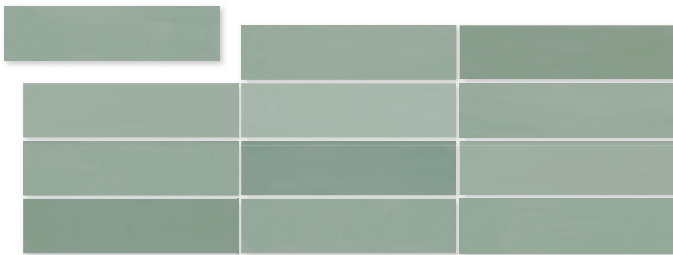

· LAYERS 216

**BRICK**

---

# CLIFF

---

**FLAMING**  
Wall Tile

---

8x31,5 cm. / 3,1"x12,4"

**8x31,5 cm. / 3,1"x12,4"**

Flaming Nube  
**R.058**  
 \* Flaming Nube Composition  
**R.066**

Flaming Cherry  
**R.058**  
 \* Flaming Cherry Composition  
**R.066**

Flaming Mustard  
**R.058**  
 \* Flaming Mustard Composition  
**R.066**

Flaming Taupe  
**R.058**  
 \* Flaming Taupe Composition  
**R.066**

Flaming Mint  
**R.058**  
 \* Flaming Mint Composition  
**R.066**