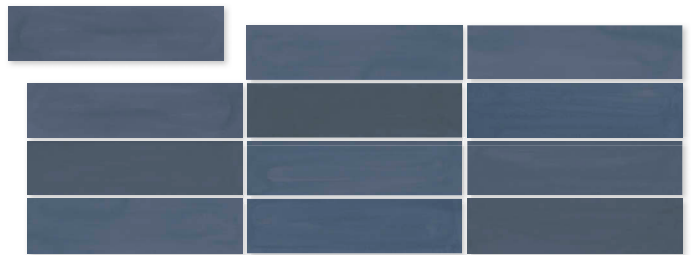

· LAYERS 216

**BRICK**

---

# CLIFF

---

**FLAMING**  
Wall Tile

---

8x31,5 cm. / 3,1"x12,4"

**8x31,5 cm. / 3,1"x12,4"**

Flaming Nube  
**R.058**  
 \* Flaming Nube Composition  
**R.066**

Flaming Cherry  
**R.058**  
 \* Flaming Cherry Composition  
**R.066**

Flaming Mustard  
**R.058**  
 \* Flaming Mustard Composition  
**R.066**

Flaming Taupe  
**R.058**  
 \* Flaming Taupe Composition  
**R.066**

Flaming Mint  
**R.058**  
 \* Flaming Mint Composition  
**R.066**