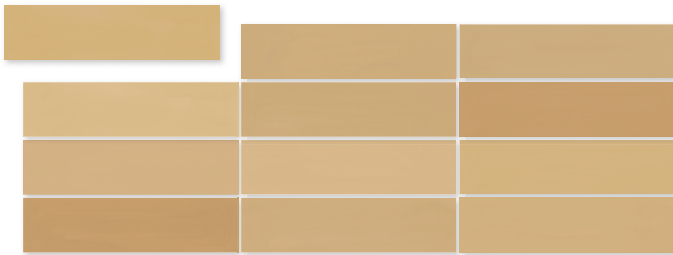

· LAYERS 216

**BRICK**

---

# CLIFF

---

**FLAMING**  
Wall Tile

---

8x31,5 cm. / 3,1"x12,4"

**8x31,5 cm. / 3,1"x12,4"**

Flaming Nube  
**R.058**  
 \* Flaming Nube Composition  
**R.066**

Flaming Cherry  
**R.058**  
 \* Flaming Cherry Composition  
**R.066**

Flaming Mustard  
**R.058**  
 \* Flaming Mustard Composition  
**R.066**

Flaming Taupe  
**R.058**  
 \* Flaming Taupe Composition  
**R.066**

Flaming Mint  
**R.058**  
 \* Flaming Mint Composition  
**R.066**