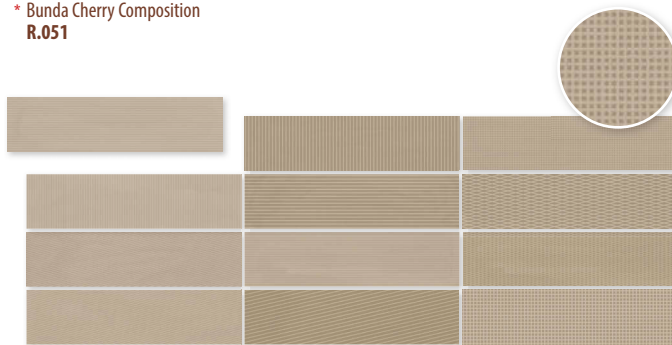

Flaming Mustard  
**R.058**  
 \* Flaming Mustard Composition  
**R.066**

Flaming Taupe  
**R.058**  
 \* Flaming Taupe Composition  
**R.066**

Flaming Mint  
**R.058**  
 \* Flaming Mint Composition  
**R.066**

(1) Bunda Nube  
R.059  
\* Bunda Nube Composition  
R.051

(1) Bunda Cherry  
R.059  
\* Bunda Cherry Composition  
R.051

(1) Bunda Mustard  
R.059  
\* Bunda Mustard Composition  
R.051

(1) Bunda Taupe  
R.059  
\* Bunda Taupe Composition  
R.051