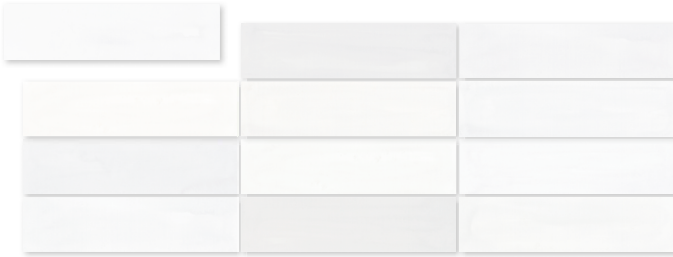

# CLIFF

---

**FLAMING**  
Wall Tile

---

8x31,5 cm. / 3,1"x12,4"

**8x31,5 cm. / 3,1"x12,4"**

Flaming Nube  
**R.058**  
 \* Flaming Nube Composition  
**R.066**

Flaming Cherry  
**R.058**  
 \* Flaming Cherry Composition  
**R.066**