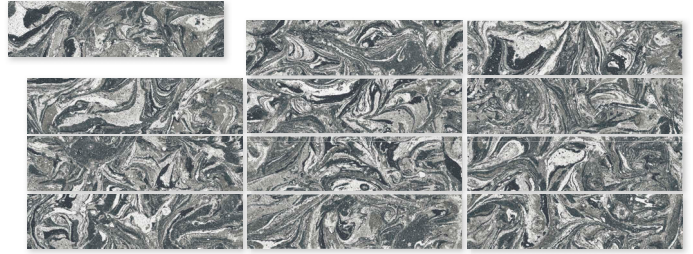

(1) Sorbetto Chia
R.059
* Sorbetto Chia Composition
R.051