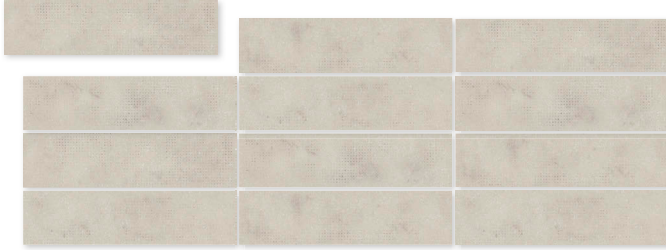

8x31,5 cm. / 3,1"x12,4"

Overlap White

R.058

* Overlap White Composition

R.066