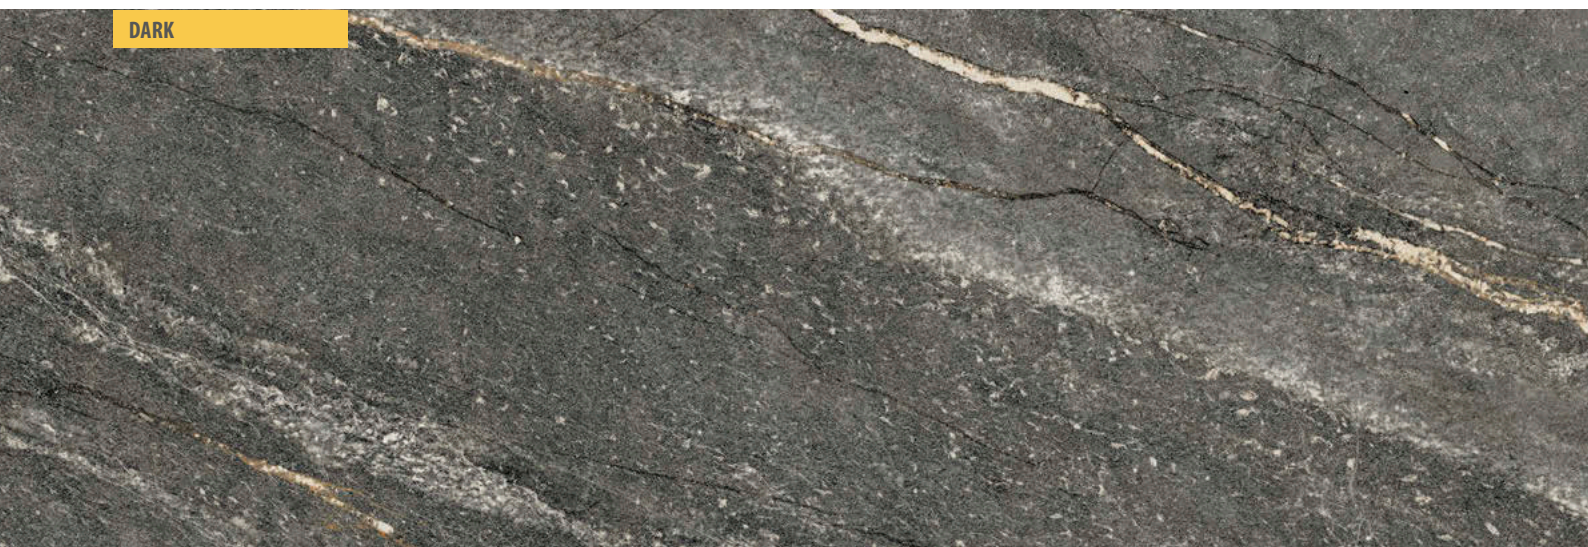

CHANEL
COLLECTION AND ORIENTATIONS

Betilo-R Sand - 80x80 cm.

170

SAND

TAUPE

GREY

DARK

120x120 cm. / 47,2"x47,2"