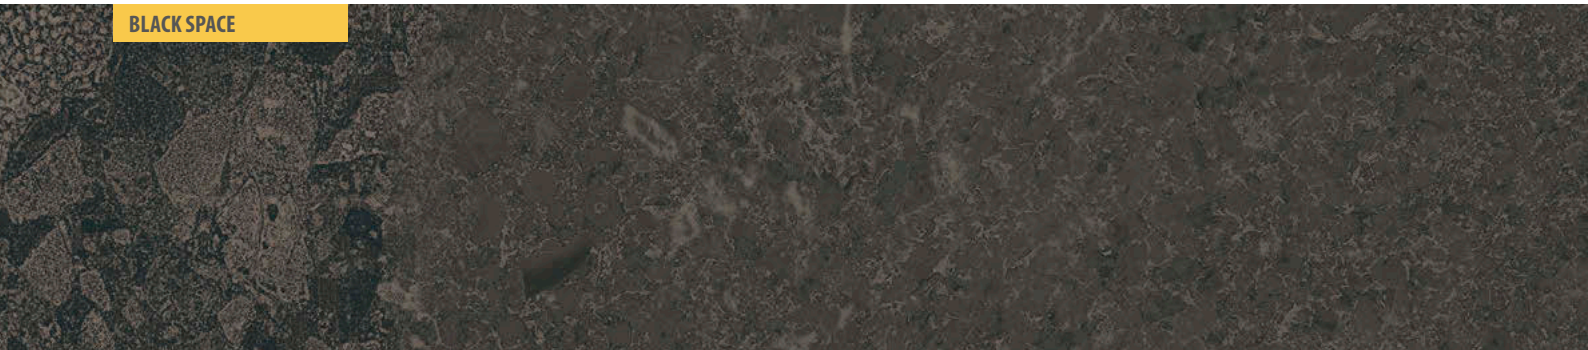

CREAM DUNE

BLACK NIGHT

CREAM BEACH

BLACK SPACE

GREEN GIADA

BROWN WASH

120x120 cm. / 47,2"x47,2"

Cream-R Dune
R.061