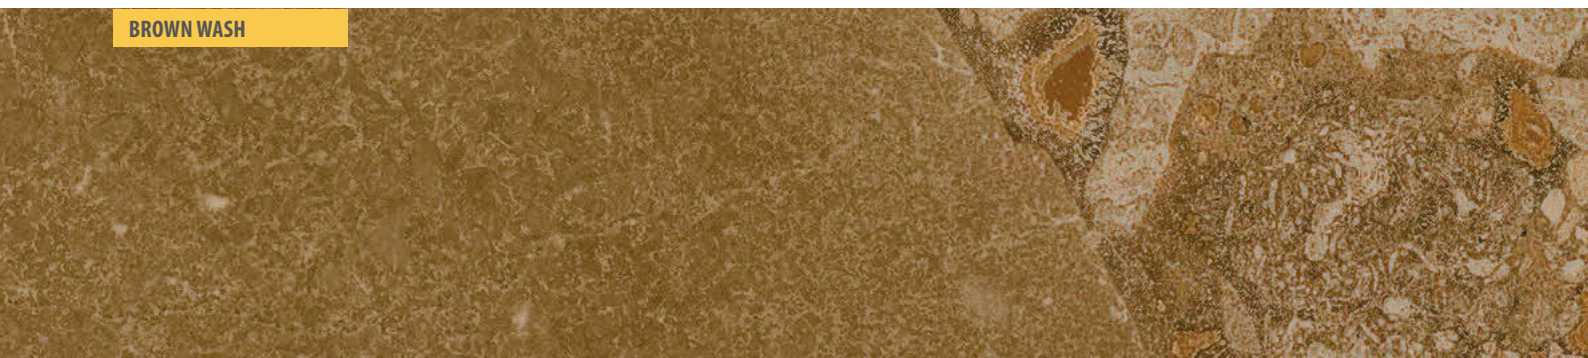

CREAM DUNE

BLACK NIGHT

CREAM BEACH

BLACK SPACE

GREEN GIADA

BROWN WASH

120x120 cm. / 47,2"x47,2"

Cream-R Dune
R.061