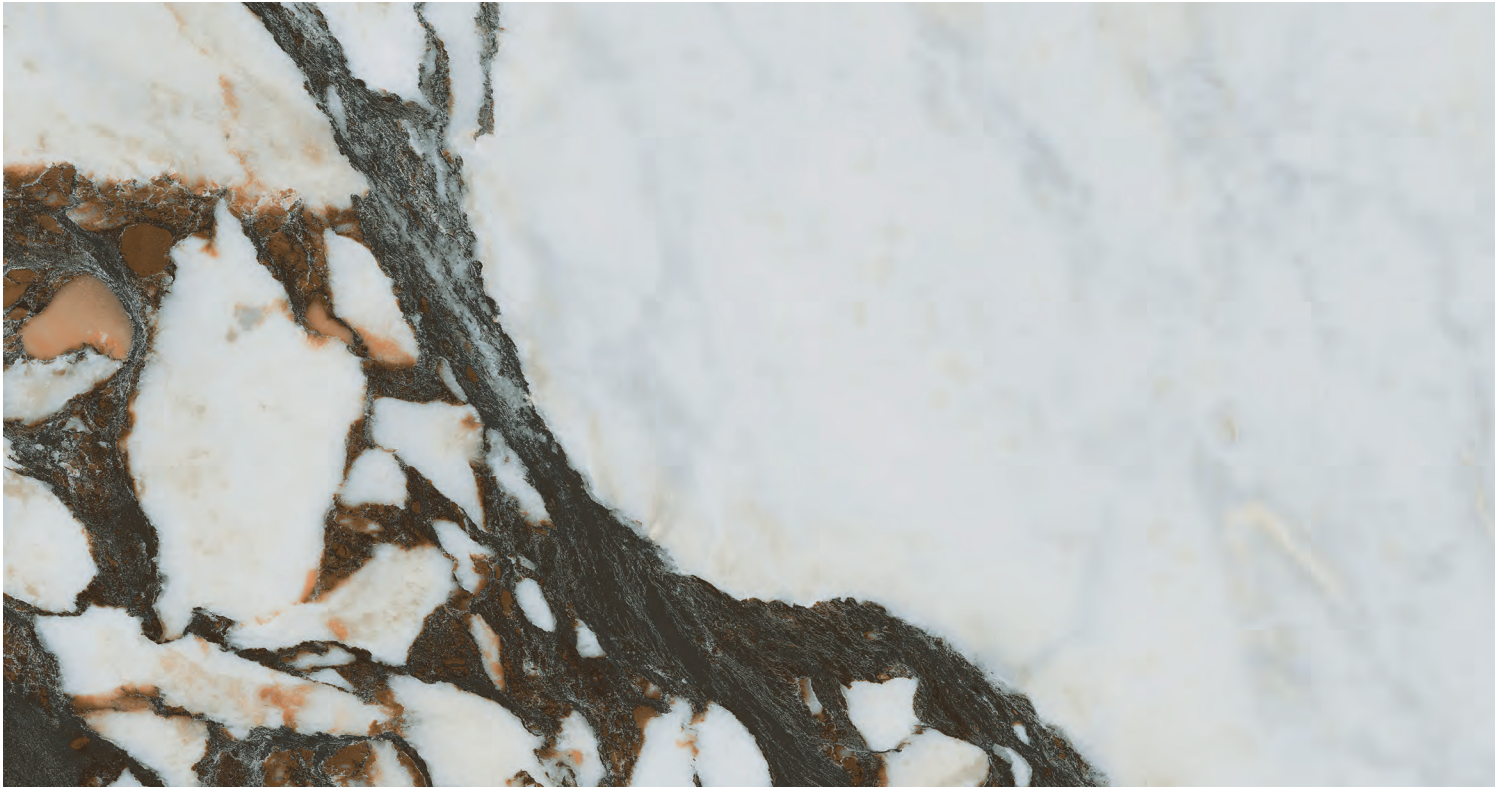

ARCANA CERAMICA S.A.

Reserves the right to delete and amend, either totally or partially, any of the styles, colours, shade, sizes, references and other technical specifications contained in this catalogue without prior notice.

The total or partial reproduction of this catalogue without prior written authorization from Arcana Ceramica, S.A. Is strictly prohibited.

The colours shown in this catalogue are for guidance only.

1/22

BIM BUILDING
INFORMATION
MODELING

ARCANA CERÁMICA S.A.

Ctra. Castellón km. 23,6 · 12110 ALCORA (Castellón - Spain)

Tel.: (+34) 964 36 70 22 · Fax: (+34) 964 36 70 30

arcana@arcanatiles.com · www.arcanatiles.com