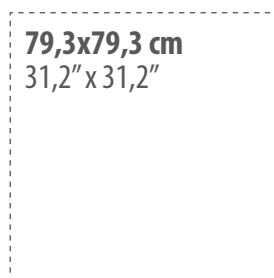

Odilon-R Polished
Aster-R Polished
R.053