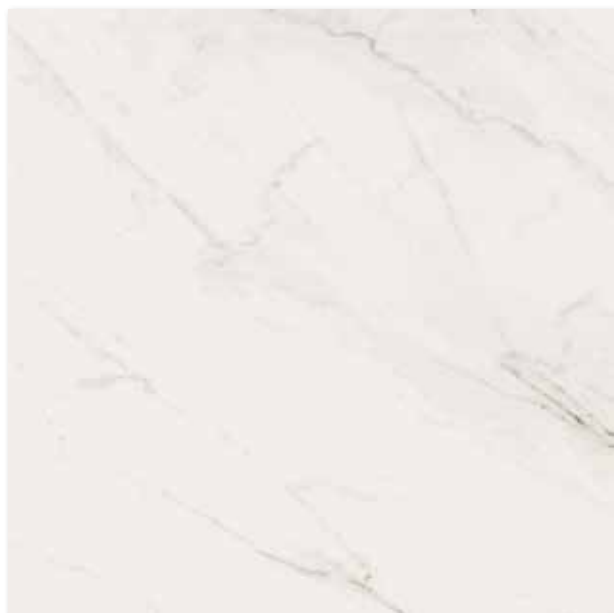

Nagoya-R Blanco Polished
R.053